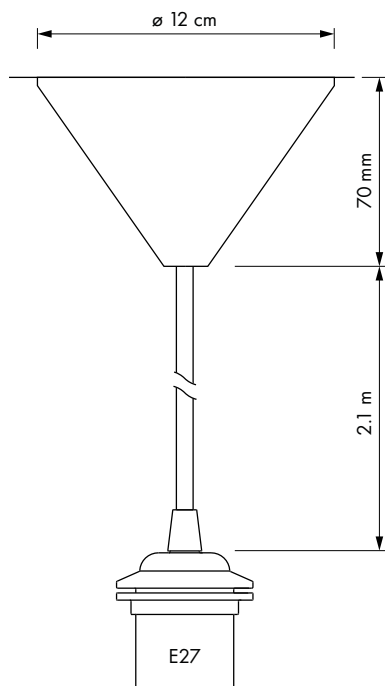

UMAGE Cord set

#4005
#4006

Designed by UIMAGE Design Team in Copenhagen, Denmark

Dimensions

ø 12 cm
h 70 mm / 2.1 m

Material

Textile cord, ceiling rose and E27 socket

Weight incl. packaging

250 g

Light source

E27 / E26
Max 15 W LED

Packaging

Gift Box, Dimensions (W×H×D): 25x20x10 cm

Assembly time

1 min - video guide at umage.com

CE certified